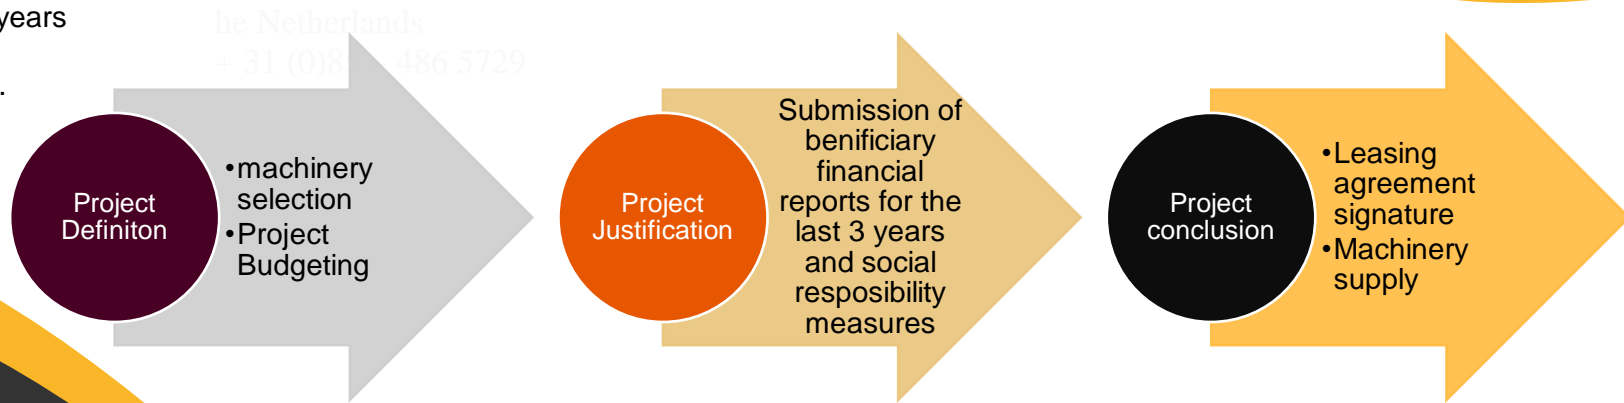

MACHINERY LEASING

With Dupatech vast experience in the field of machinery supply, Leasing service is available for our valued business partners via Dutch state and private institutions.

Values and duration of leasing vary as per project conditions and financial record of the final beneficiary, with range of up to 3 -5 years of bi annual installments of up to 70% of machinery value with premium insurance.

CONTACT US

www.dupatech.nl
info@dupatech.nl

kaagstrat 5b
8102 GZ raalte , The Netherlands

Dupatech
Finance